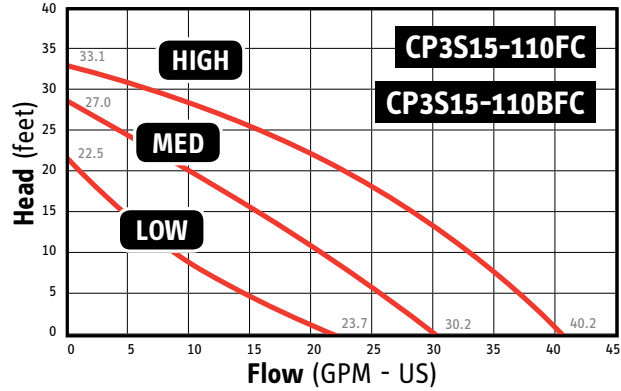

Distributed by:

STIEBEL ELTRON

17 West Street
West Hatfield, MA 01088

TOLL FREE 800.582.8423
PHONE 413.247.3380
FAX 413.247.3369
info@stiebel-eltron-usa.com
www.stiebel-eltron-usa.com

Printed on recycled chlorine-free paper with soy-based inks. 48-11.2011