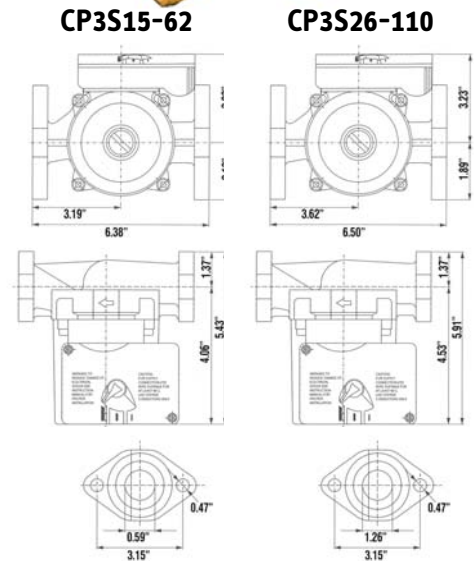

CP3S HIGH PERFORMANCE CIRCULATING PUMPS

Model	CP3S15-62FC	CP3S26-110FC	CP3S26-110BFC
Item number	577001	577002	577003
Pump housing	Cast Iron	Cast Iron	Bronze
Voltage	115 V		
Electric power	100 / 70 / 55 W	230 / 190 / 135 W	230 / 190 / 135 W
Horsepower	1/25 HP	1/6 HP	1/6 HP
Motor	2 pole, single phase		
Capacitor	10mf/180v	20mf/180v	20mf/180v
Insulation class	H 356°F / 180°C		
Min. fluid temp.	36°F / 2°C		
Max. fluid temp.	230°F / 110°C		
Max. flow	17.1 GPM / 64.7 l/min	40.2 GPM / 152.2 l/min	40.2 GPM / 152.2 l/min
Max. head	19.2 ft	33.1 ft	33.1 ft
Max. working pressure	145 PSI / 10 bar		