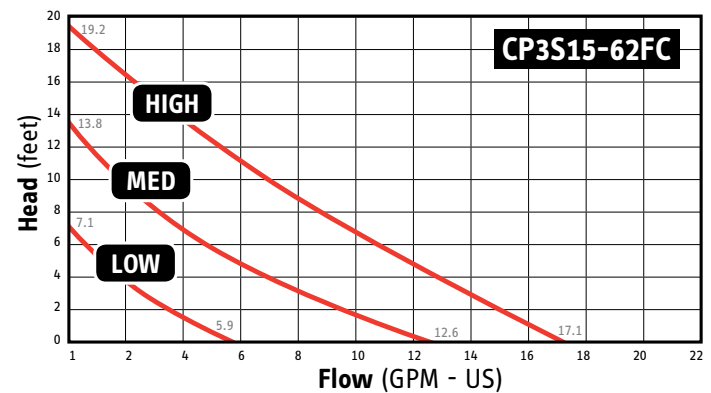

Distributed by:

STIEBEL ELTRON

17 West Street
West Hatfield, MA 01088

TOLL FREE 800.582.8423
PHONE 413.247.3380
FAX 413.247.3369
info@stiebel-eltron-usa.com
www.stiebel-eltron-usa.com

Printed on recycled chlorine-free paper with soy-based inks. 48-11.2011