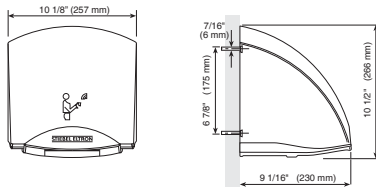

Typical Applications Are:

- Restaurants
- Office Buildings
- Banks
- Hospitals
- Schools
- Professional Offices
- Hotels
- Malls
- Department Stores
- Gasoline Service Stations
- Prisons
- Airports
- Athletic Stadiums

GALAXY™ M Technical Data

Model	Wattage	Voltage	Amperage	Air Supply	Color	Weight
GALAXY™ M1	1850 Watts	120 VAC	15.42 Amps.	90 CFM	White	8.8 Lbs.
GALAXY™ M2	2000 Watts	240 VAC	8.34 Amps.	95 CFM	White	8.8 Lbs.
	1500 Watts	208 VAC	7.21 Amps.	85 CFM	White	8.8 Lbs.

GALAXY™ Technical Data