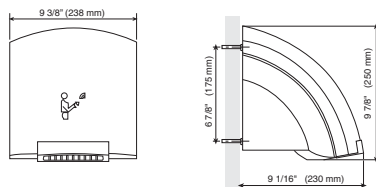

Model	Wattage	Voltage	Amperage	Air Supply	Color	Weight
GALAXY™ 1	1850 Watts	120 VAC	15.42 Amps.	90 CFM	White	5.5 Lbs.
GALAXY™ 2	2000 Watts	240 VAC	8.34 Amps.	95 CFM	White	5.5 Lbs.
	1500 Watts	208 VAC	7.21 Amps.	85 CFM	White	5.5 Lbs.