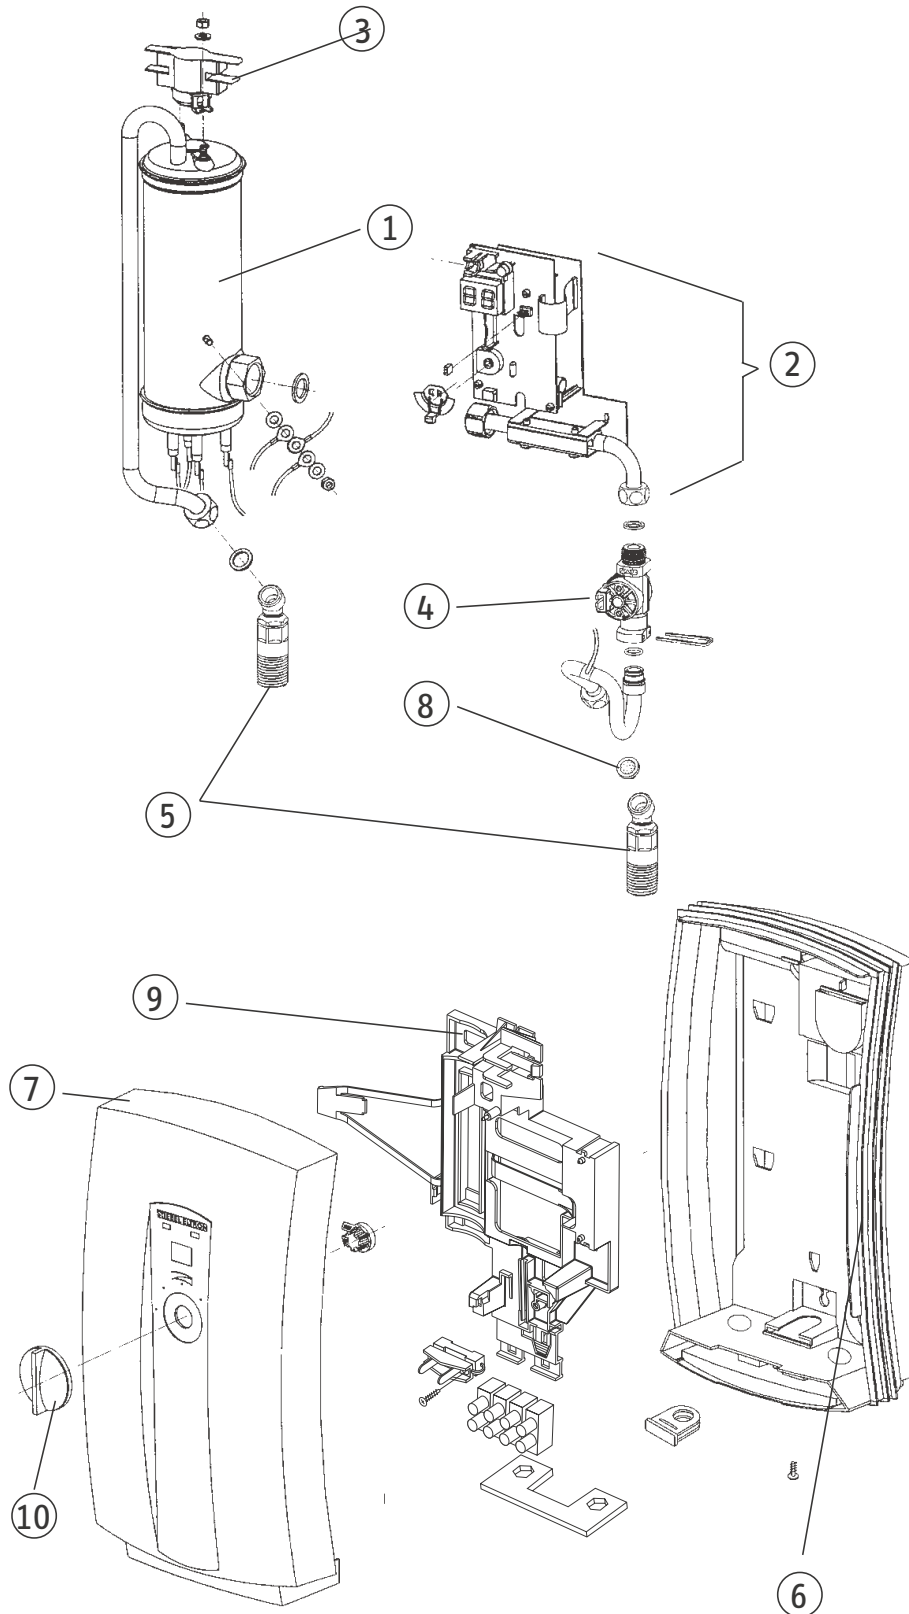

Spare Parts List

Effective August 1, 2021

STIEBEL ELTRON

Simply the Best

DHC-E Series - 1st Generation (models 074284 & 074285)

No.	Part No.	Description
1	170303	Heating system, DHC-E 8
1	170304	Heating system, DHC-E 10
3	266583	Safety thermal cut out (replaces 170305)
4	256127	Flow sensor
5	170789	Plumbing connection
6	165891	Housing (back)
7	170306	Housing (front)
8	275981	Filter screen
9	163560	Module chassis
10	163573	Temperature adjustment rotary switch

DHC-E 8/10, DHC-E 12 - 2nd Generation (models 224201 & 230628)

No.	Part No.	Description
1	292575	Heating system, DHC-E 8/10
1	292576	Heating system, DHC-E 12
2	286369	Safety thermal cut out
3	291851	Electronic control device, DHC-E 8/10
3	291852	Electronic control device, DHC-E 12
4	283455	Coding plug, DHC-E 8/10
5	292578	Back panel
6	286461	Flow sensor DFE
7	291699	Cold water connection
8	275981	Filter screen
9	278634	Hot water connection
10	292577	Plastic cover
11	279998	Wiring block
12	254312	Axis connection plug
13	286359	Electronic temperature control
14	254307	Temperature adjustment knob
15	280677	Outlet temperature sensor

rev.4.2022

DHC-E Series - 1st Generation (models 074284 & 074285)