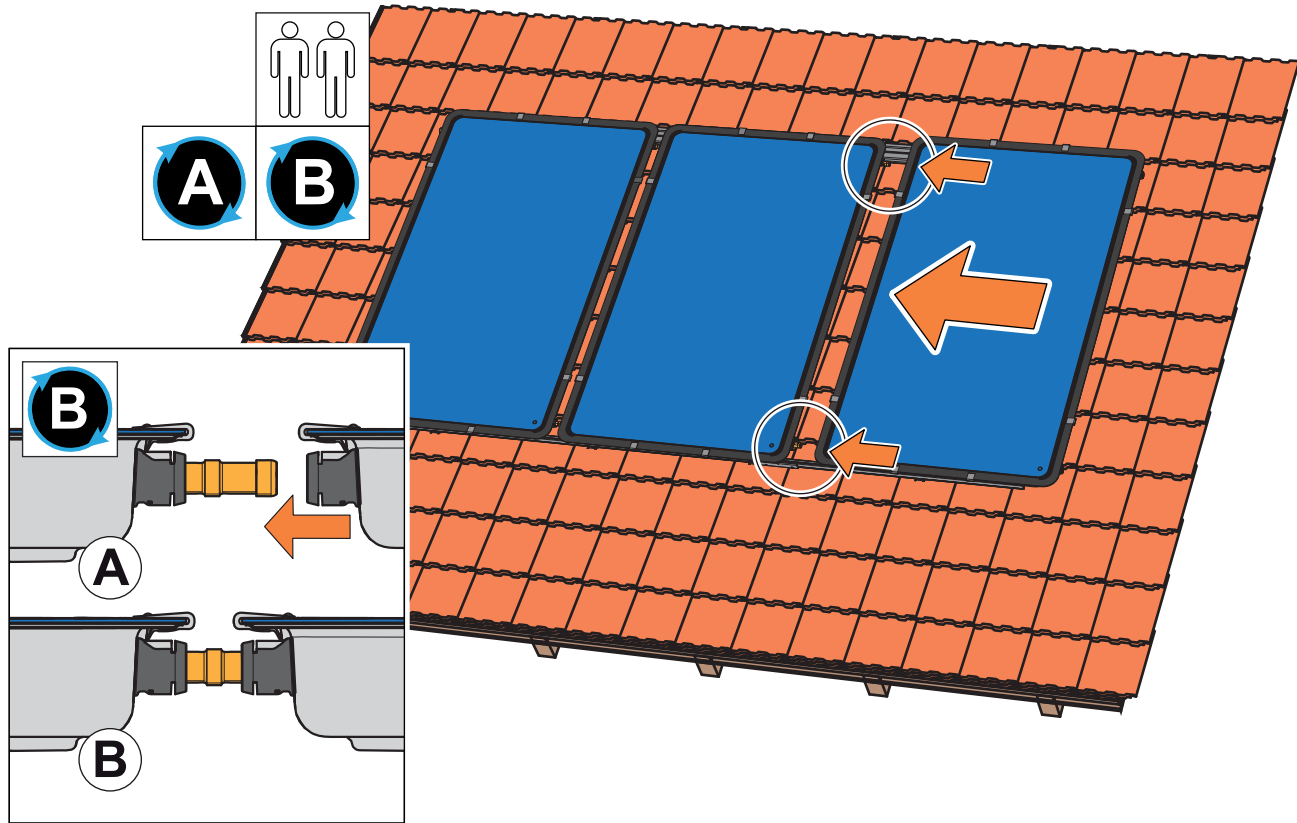

**SOL 29 PREMIUM
HYDRAULIC CONNECTION INSTALLATION, PICTOGRAM**

COLLECTOR INLET SIDE

COLLECTOR OUTLET SIDE

Parts List

- 5.1:** 291007, System Adapter, 1" Male Thread with S248185, 1" Male BSPP to 3/4" Sweat adapter
- 5.2:** 291006, Single End Cap
- 5.4:** 291002, Hydraulic Connector Set
- 5.5:** 291008, End Cap with Vent Valve Well, 291003, Vent Valve
- 5.6:** 291005, Safety Clip Connector