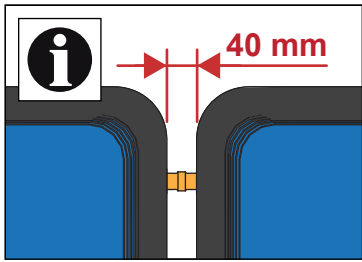

**SOL 29 PREMIUM
HYDRAULIC CONNECTION INSTALLATION, PICTOGRAM**

COLLECTOR INLET SIDE

COLLECTOR OUTLET SIDE

Parts List

- 5.1:** 291007, System Adapter, 1" Male Thread with S248185, 1" Male BSPP to 3/4" Sweat adapter
- 5.2:** 291006, Single End Cap
- 5.4:** 291002, Hydraulic Connector Set
- 5.5:** 291008, End Cap with Vent Valve Well, 291003, Vent Valve
- 5.6:** 291005, Safety Clip Connector