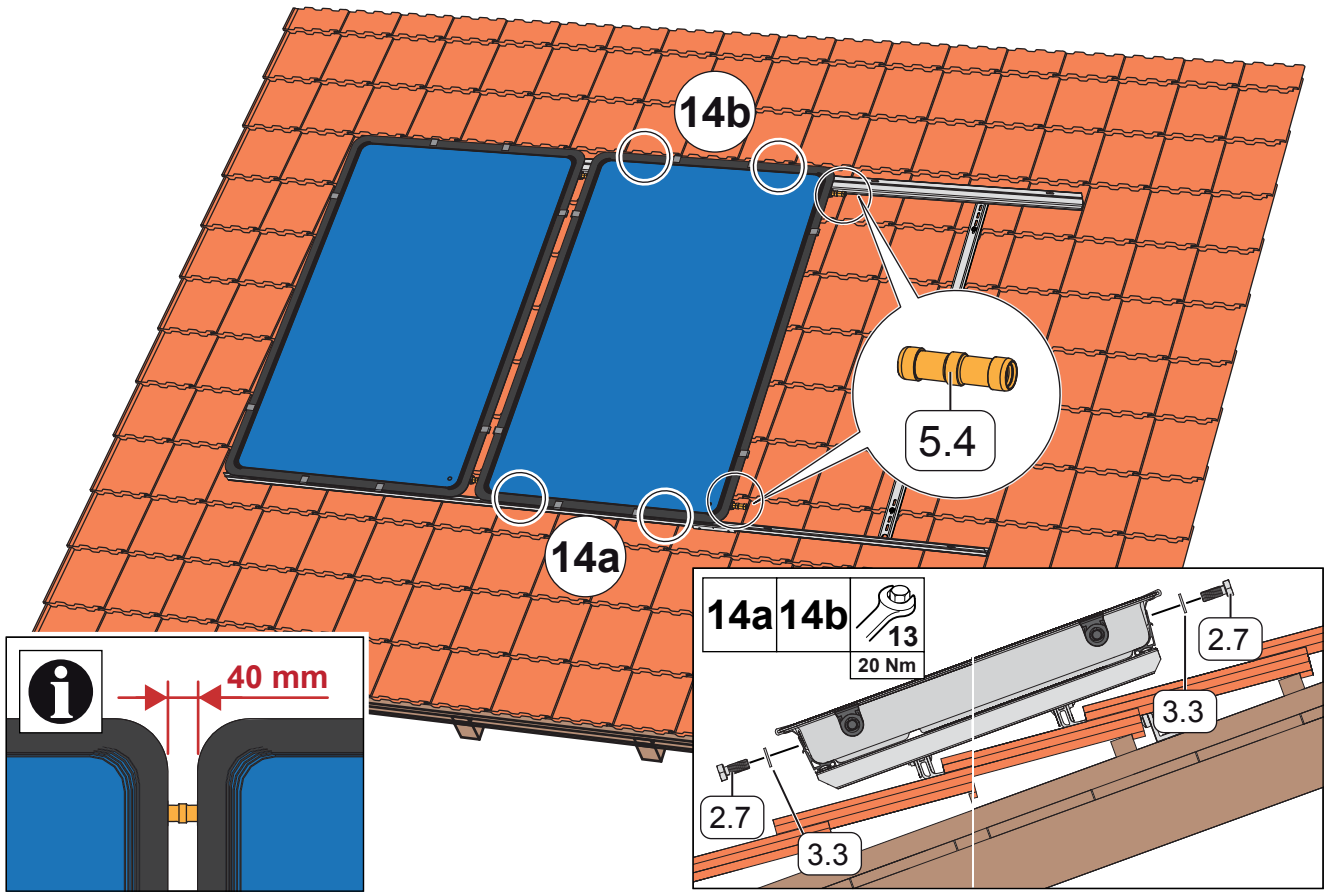

**SOL 29 PREMIUM
HYDRAULIC CONNECTION INSTALLATION, PICTOGRAM**

COLLECTOR INLET SIDE

COLLECTOR OUTLET SIDE

Parts List

- 5.1:** 291007, System Adapter, 1" Male Thread with S248185, 1" Male BSPP to 3/4" Sweat adapter
- 5.2:** 291006, Single End Cap
- 5.4:** 291002, Hydraulic Connector Set
- 5.5:** 291008, End Cap with Vent Valve Well, 291003, Vent Valve
- 5.6:** 291005, Safety Clip Connector