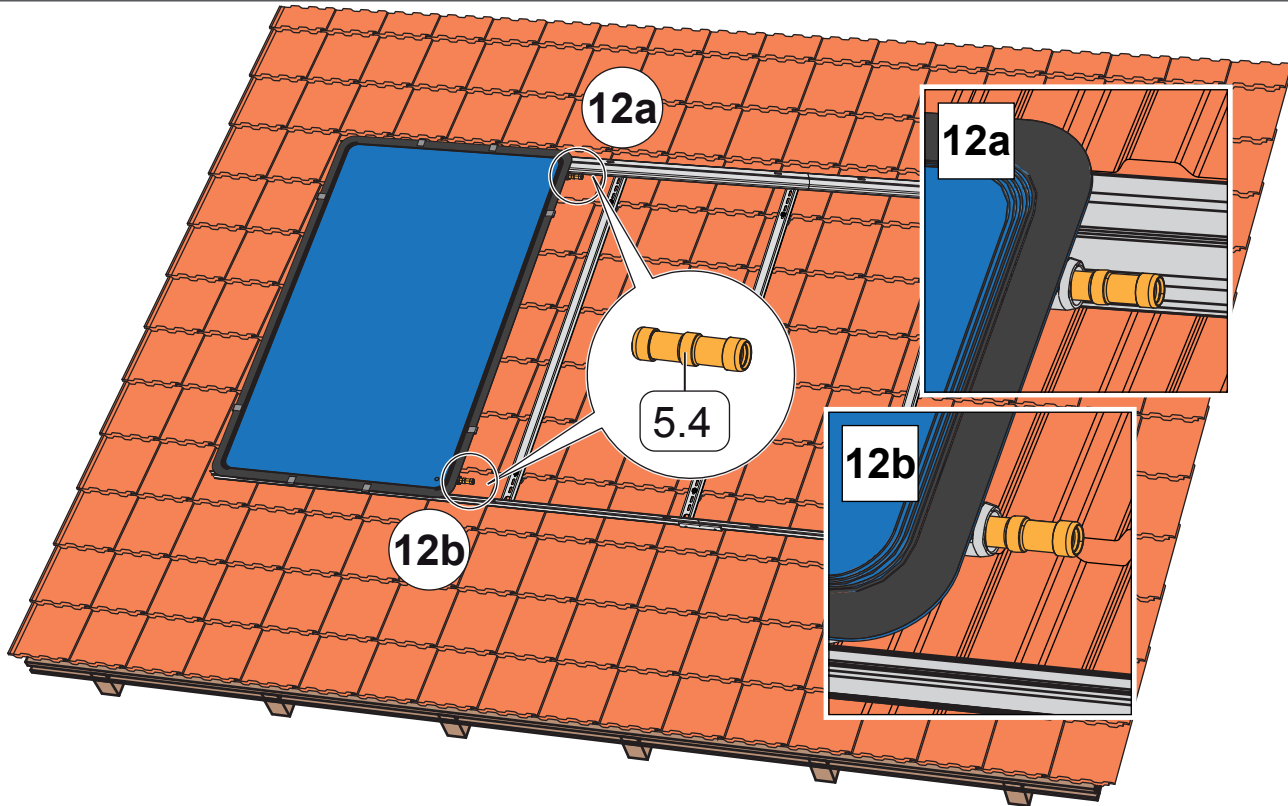

**SOL 29 PREMIUM
HYDRAULIC CONNECTION INSTALLATION, PICTOGRAM**

COLLECTOR INLET SIDE

COLLECTOR OUTLET SIDE

Parts List

- 5.1:** 291007, System Adapter, 1" Male Thread with S248185, 1" Male BSPP to 3/4" Sweat adapter
- 5.2:** 291006, Single End Cap
- 5.4:** 291002, Hydraulic Connector Set
- 5.5:** 291008, End Cap with Vent Valve Well, 291003, Vent Valve
- 5.6:** 291005, Safety Clip Connector