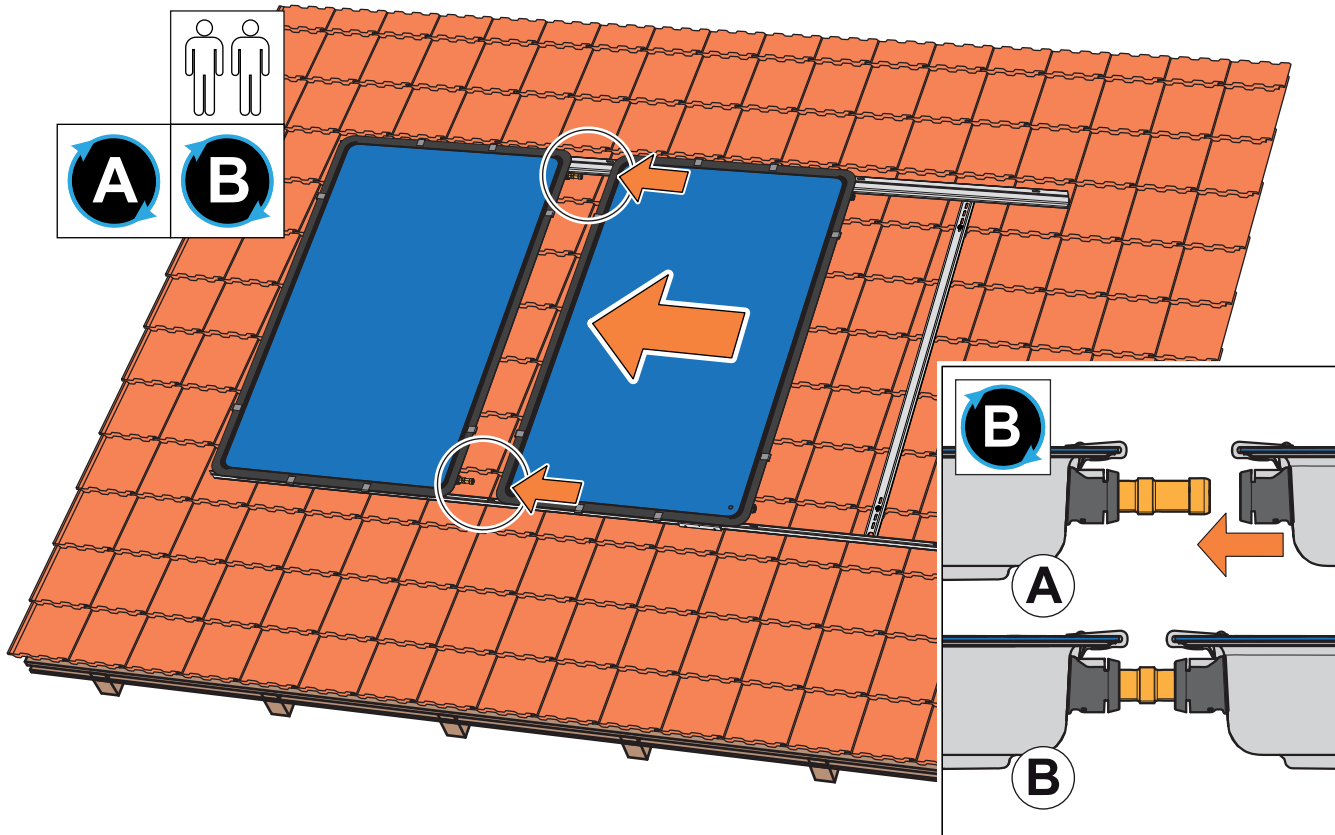

**SOL 29 PREMIUM
HYDRAULIC CONNECTION INSTALLATION, PICTOGRAM**

COLLECTOR INLET SIDE

COLLECTOR OUTLET SIDE

Parts List

- 5.1:** 291007, System Adapter, 1" Male Thread with S248185, 1" Male BSPP to 3/4" Sweat adapter
- 5.2:** 291006, Single End Cap
- 5.4:** 291002, Hydraulic Connector Set
- 5.5:** 291008, End Cap with Vent Valve Well, 291003, Vent Valve
- 5.6:** 291005, Safety Clip Connector