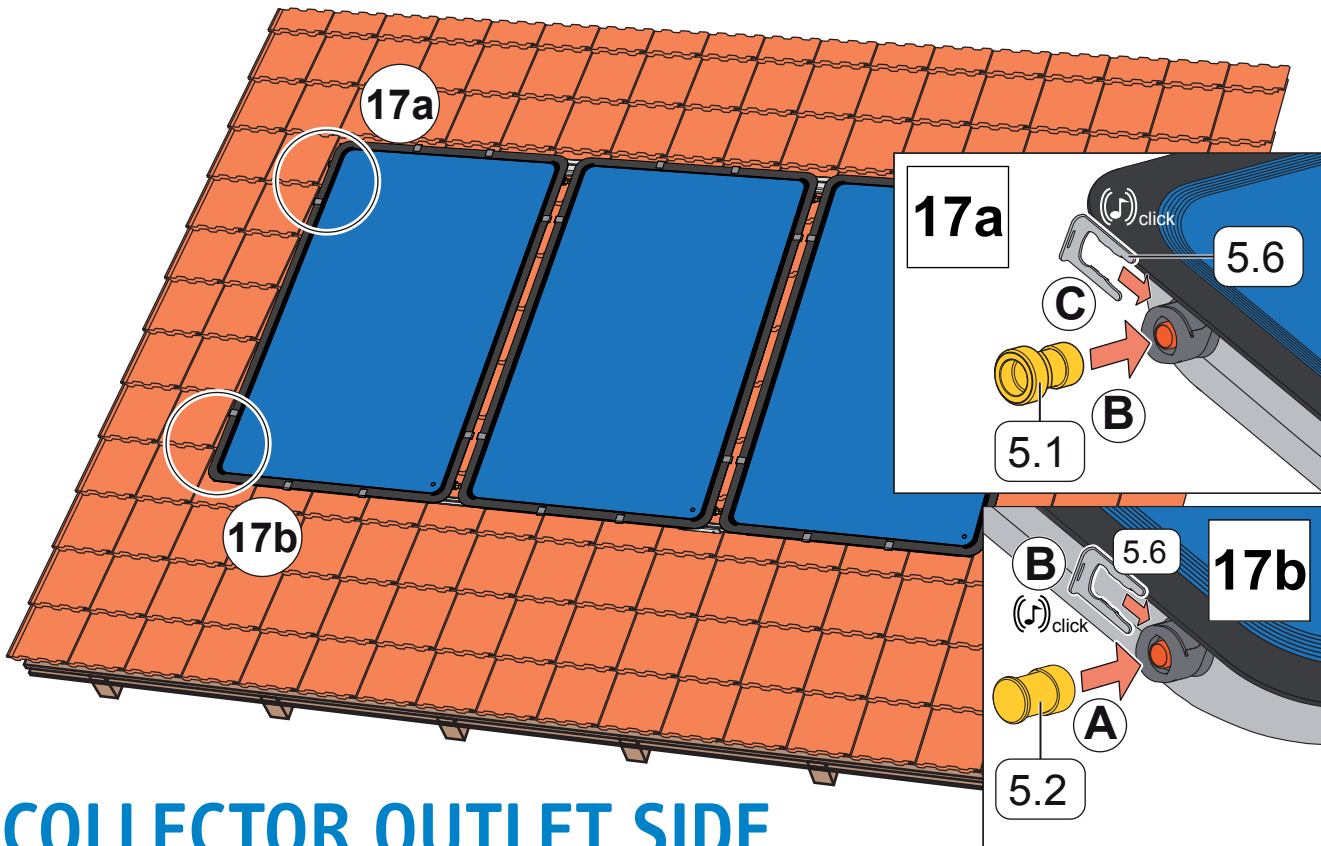

**SOL 29 PREMIUM
HYDRAULIC CONNECTION INSTALLATION, PICTOGRAM**

COLLECTOR INLET SIDE

COLLECTOR OUTLET SIDE

Parts List

- 5.1:** 291007, System Adapter, 1" Male Thread with S248185, 1" Male BSPP to 3/4" Sweat adapter
- 5.2:** 291006, Single End Cap
- 5.4:** 291002, Hydraulic Connector Set
- 5.5:** 291008, End Cap with Vent Valve Well, 291003, Vent Valve
- 5.6:** 291005, Safety Clip Connector