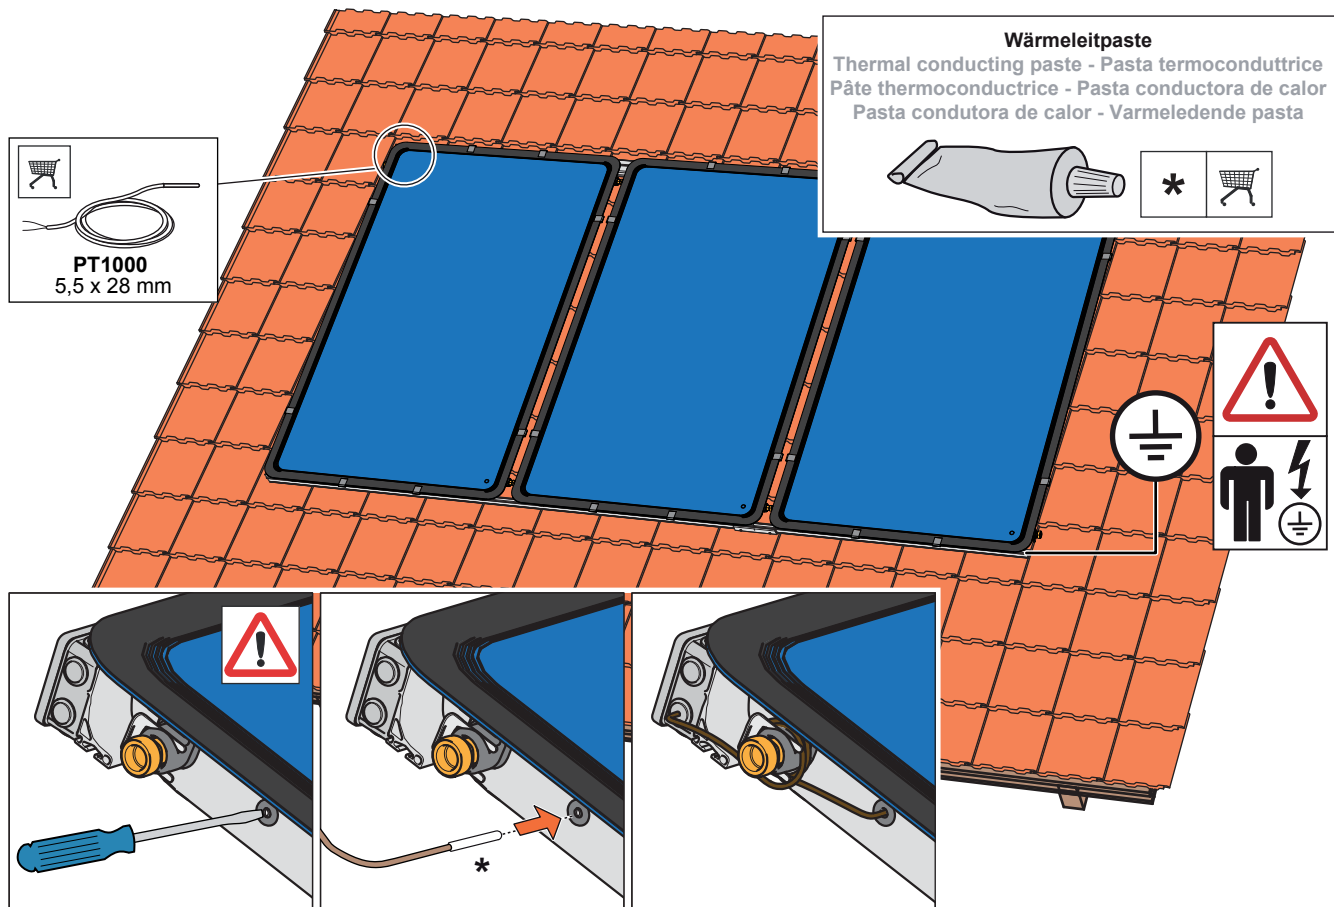

**SOL 29 PREMIUM
HYDRAULIC CONNECTION INSTALLATION, PICTOGRAM**

COLLECTOR INLET SIDE

COLLECTOR OUTLET SIDE

Parts List

- 5.1:** 291007, System Adapter, 1" Male Thread with S248185, 1" Male BSPP to 3/4" Sweat adapter
- 5.2:** 291006, Single End Cap
- 5.4:** 291002, Hydraulic Connector Set
- 5.5:** 291008, End Cap with Vent Valve Well, 291003, Vent Valve
- 5.6:** 291005, Safety Clip Connector