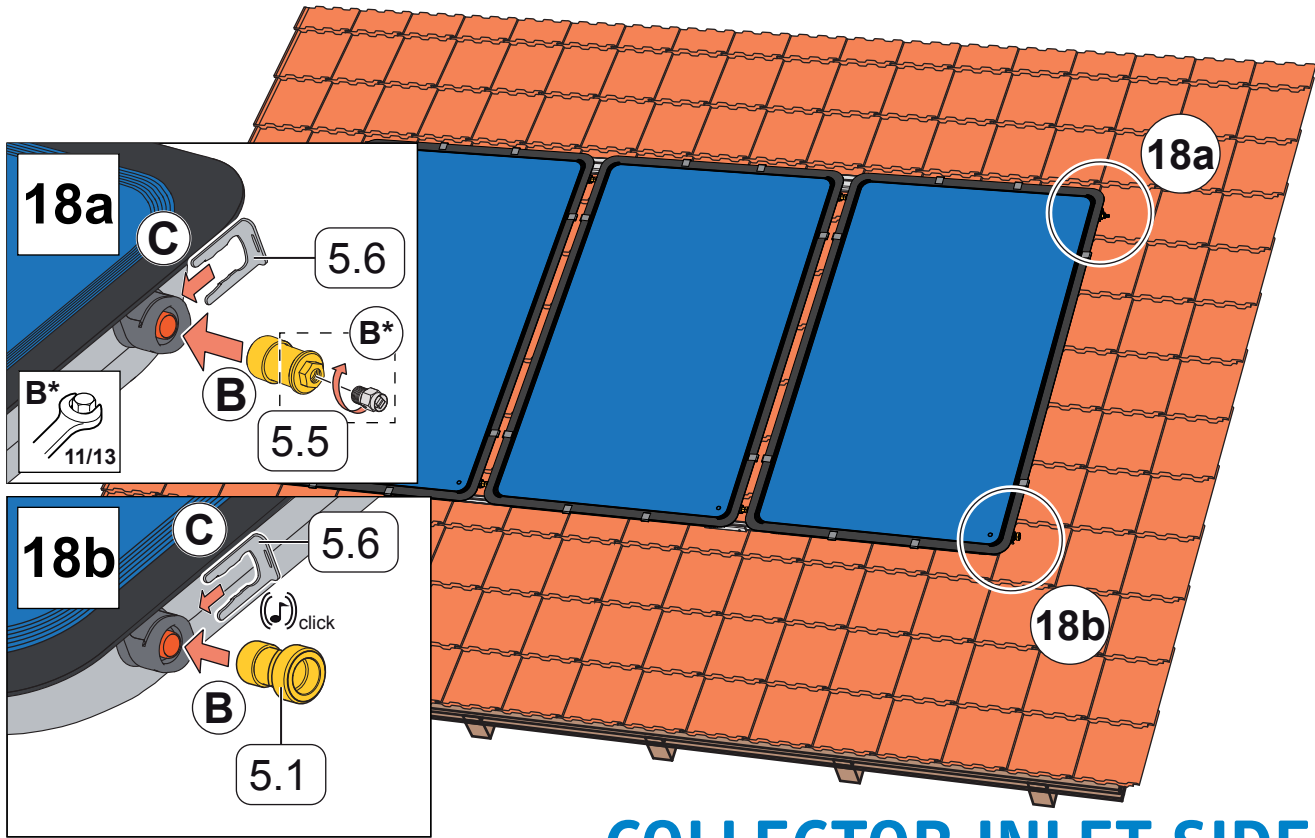

**SOL 29 PREMIUM
HYDRAULIC CONNECTION INSTALLATION, PICTOGRAM**

COLLECTOR INLET SIDE

COLLECTOR OUTLET SIDE

Parts List

- 5.1:** 291007, System Adapter, 1" Male Thread with S248185, 1" Male BSPP to 3/4" Sweat adapter
- 5.2:** 291006, Single End Cap
- 5.4:** 291002, Hydraulic Connector Set
- 5.5:** 291008, End Cap with Vent Valve Well, 291003, Vent Valve
- 5.6:** 291005, Safety Clip Connector